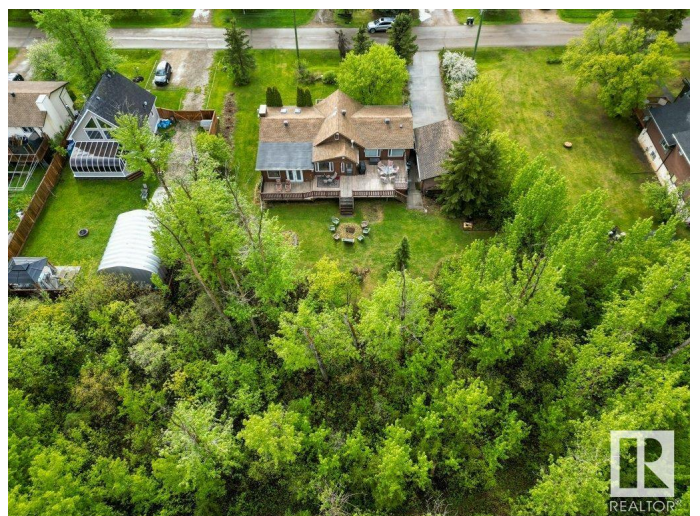

\$425,000 - 137 51551 Rge Road 212a, Rural Strathcona County

MLS® #E4438403

\$425,000

3 Bedroom, 2.00 Bathroom, 1,867 sqft
Rural on 0.36 Acres

Collingwood Cove, Rural Strathcona County,
AB

Welcome to Collingwood Cove. This 1,800+ sq ft cedar bungalow, built in 1940, is nestled on two spacious lots in a quiet, country setting surrounded by nature and wildlife. The treed-in yard offers exceptional privacy, with a massive deck that spans the full length of the home—ideal for enjoying the peaceful surroundings. A paved driveway leads to a double detached garage. Inside, the home features vaulted ceilings, a gas fireplace, three bedrooms upstairs, and two full bathrooms. Updates include shingles on the house (2015) and a well upgrade in 2022 with new pump and piping.

Built in 1940

Essential Information

MLS® #	E4438403
Price	\$425,000
Bedrooms	3
Bathrooms	2.00
Full Baths	2
Square Footage	1,867
Acres	0.36
Year Built	1940
Type	Rural

Sub-Type	Detached Single Family
Style	Bungalow
Status	Active

Community Information

Address	137 51551 Rge Road 212a
Area	Rural Strathcona County
Subdivision	Collingwood Cove
City	Rural Strathcona County
County	ALBERTA
Province	AB
Postal Code	T8G 1B2

Amenities

Features	Deck, Vaulted Ceiling
----------	-----------------------

Interior

Heating	Forced Air-1, Natural Gas
Fireplace	Yes
Stories	2
Has Basement	Yes
Basement	Partial, Finished

Exterior

Exterior	Wood
Exterior Features	Backs Onto Park/Trees, Fruit Trees/Shrubs, Landscaped, Playground Nearby, Treed Lot
Construction	Wood
Foundation	Block, Brick, Stone