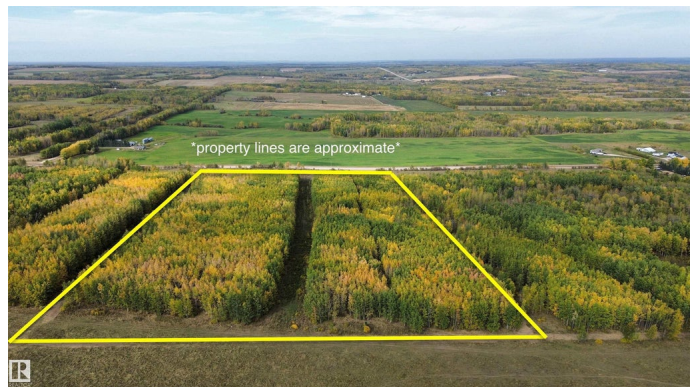

$179,900 - On Twp Rd 505, Rural Brazeau County

MLS® #E4459875

$179,900

0 Bedroom, 0.00 Bathroom,
Rural on 27.00 Acres

None, Rural Brazeau County, AB

27 acres of land only 10 minutes north of Drayton Valley or an hour from Spruce Grove! Lovely parcel with open land on the north side and the balance is treed. Property is fenced on the north side and is mulched on the east, west and south sides. Zoned AG.

Essential Information

MLS® #	E4459875
Price	$179,900
Bathrooms	0.00
Acres	27.00
Type	Rural
Sub-Type	Vacant Lot/Land
Status	Active

Community Information

Address	On Twp Rd 505
Area	Rural Brazeau County
Subdivision	None
City	Rural Brazeau County
County	ALBERTA
Province	AB
Postal Code	T7A 1S4

Exterior

Exterior Features Private Setting, Treed Lot, See Remarks, Partially Fenced